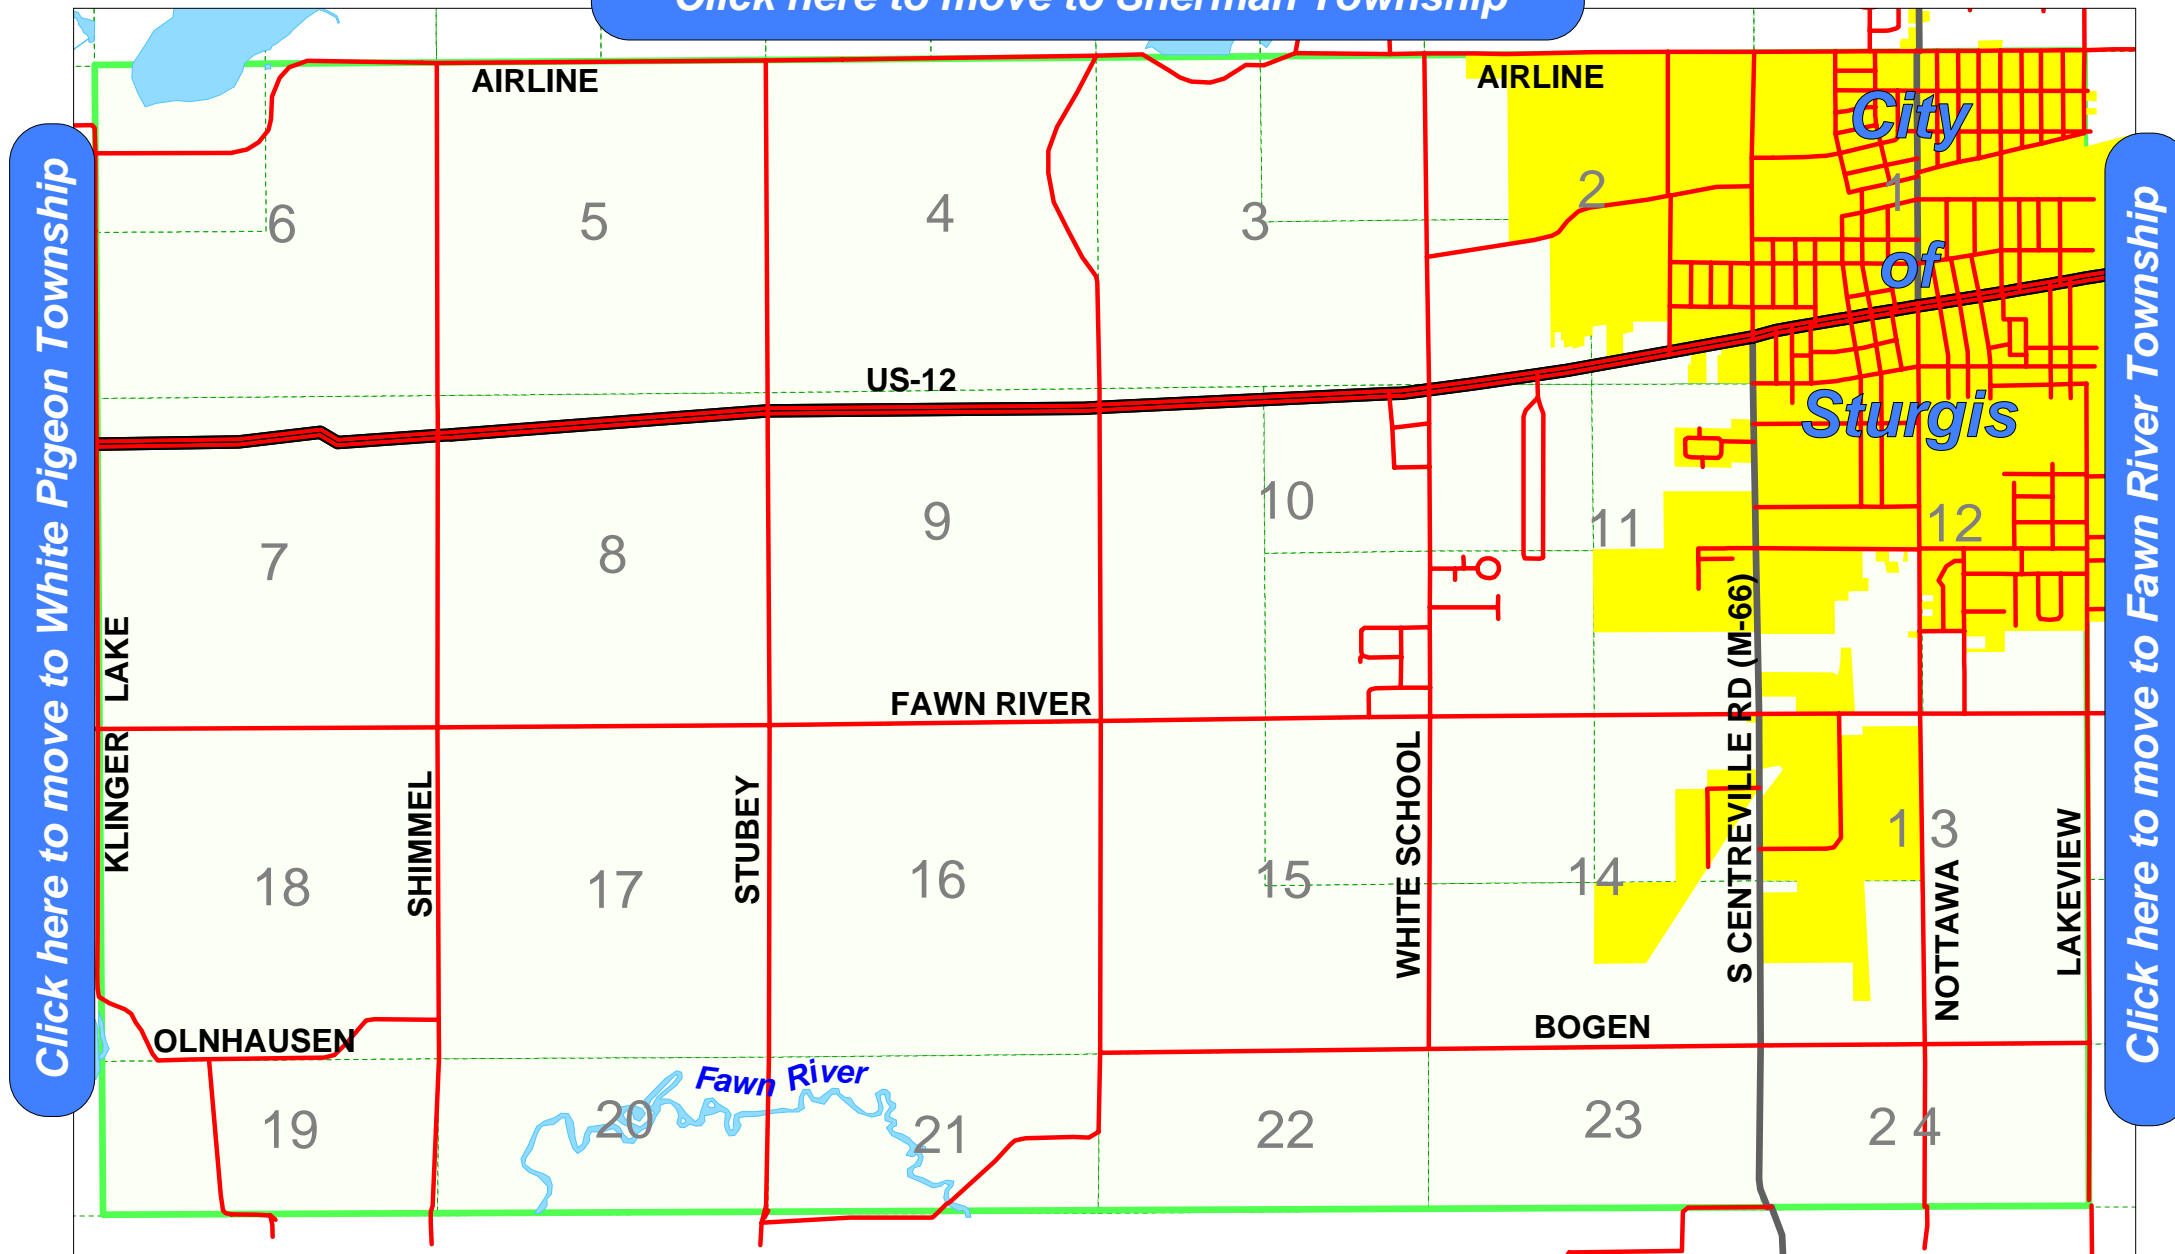

[Click here to move to Sherman Township](#)

Sturgis Township Tax Maps

Click on the appropriate area to view the corresponding tax map.

Information deemed reliable, but not guaranteed.

Produced By
The St Joseph County
Land Resource Centre
115 S. Dean St
Centreville, MI 49032
269-467-5576
www.stjosephcountymi.org