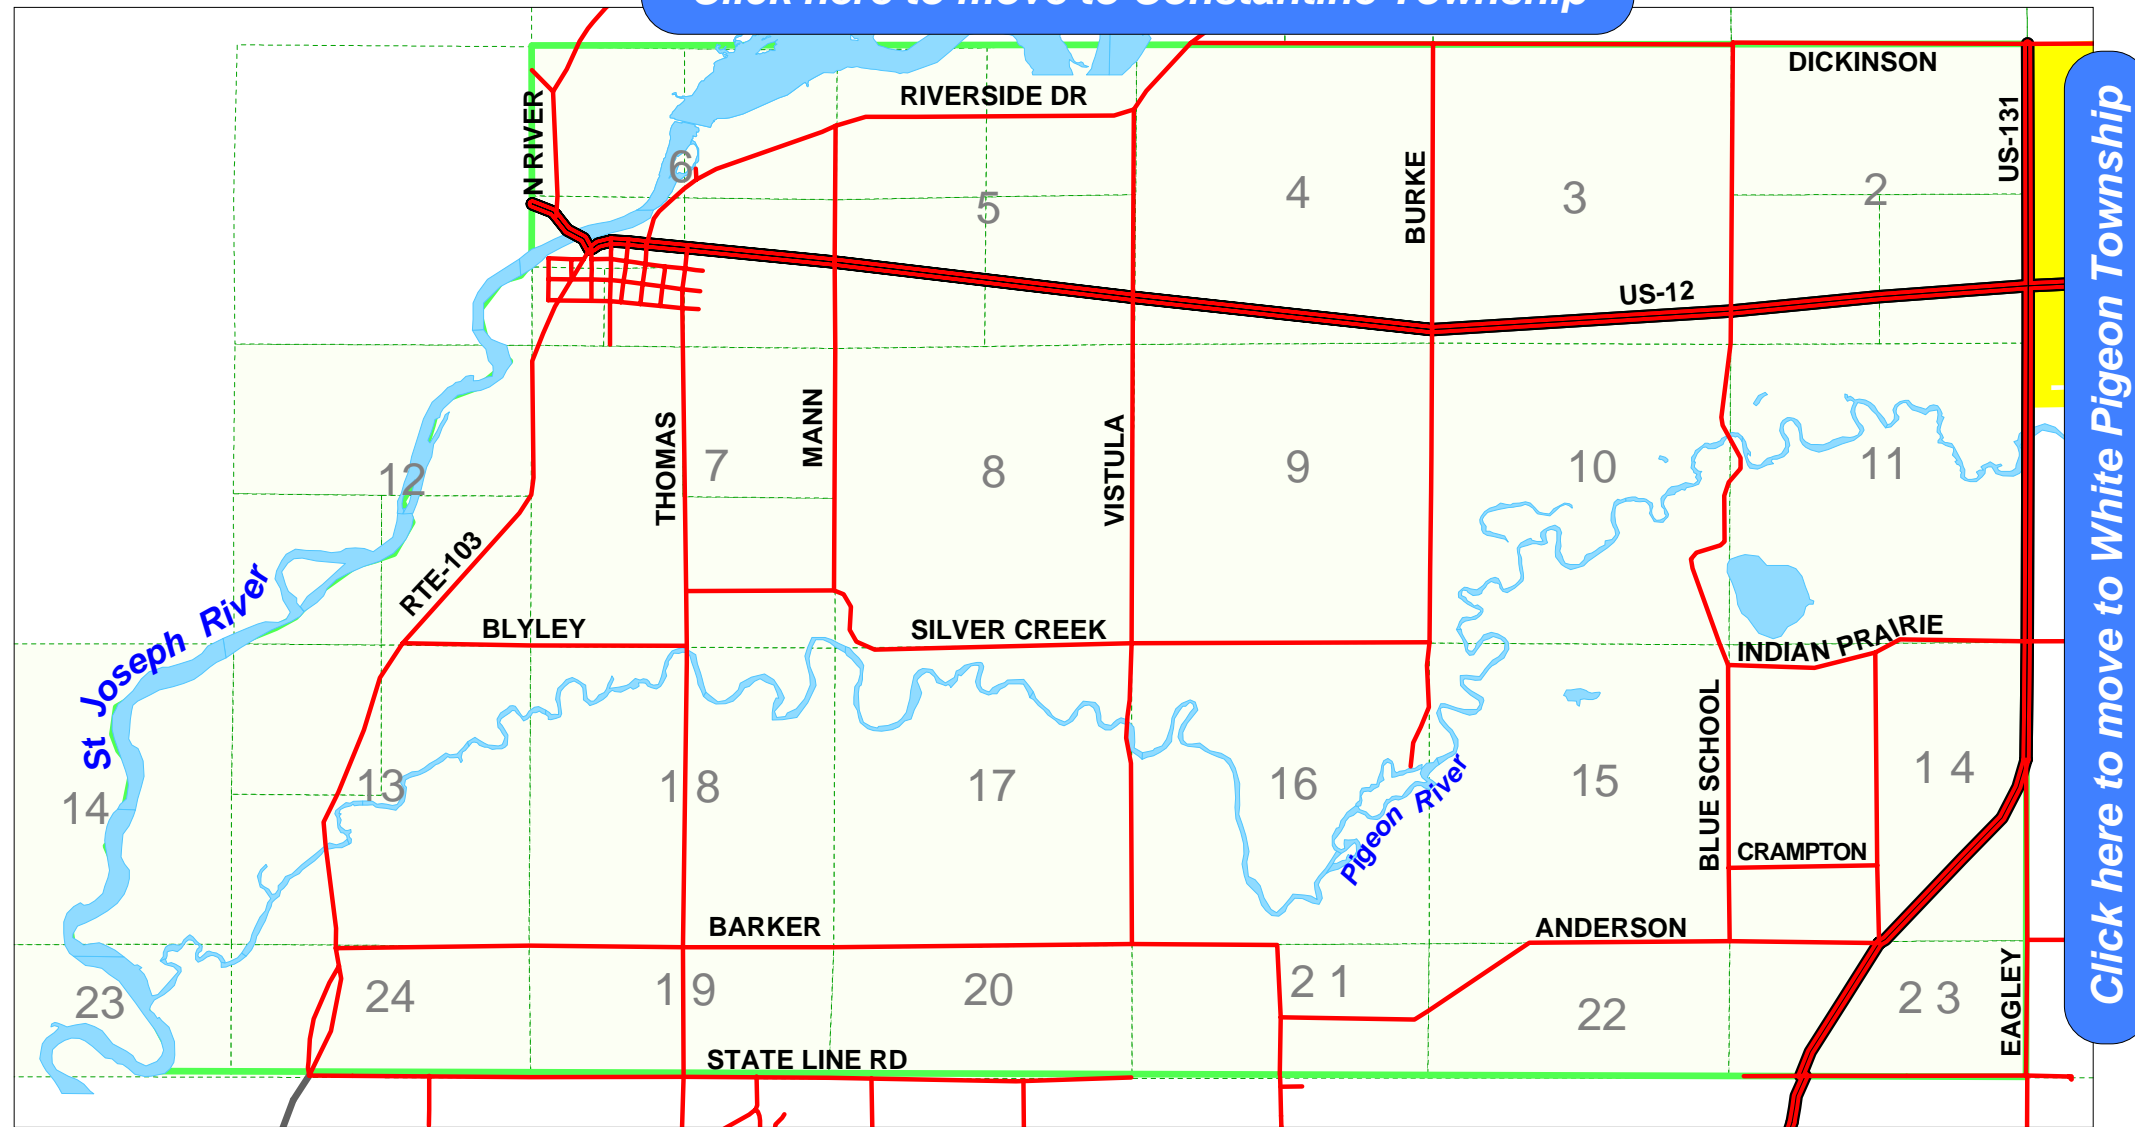

[Click here to move to Constantine Township](#)

Mottville Township Tax Maps

[Click on the appropriate area to view the corresponding tax map.](#)

Information deemed reliable, but not guaranteed.

Produced By
The St Joseph County
Land Resource Centre
115 S. Dean St
Centreville, MI 49032
269-467-5576
www.stjosephcountymi.org