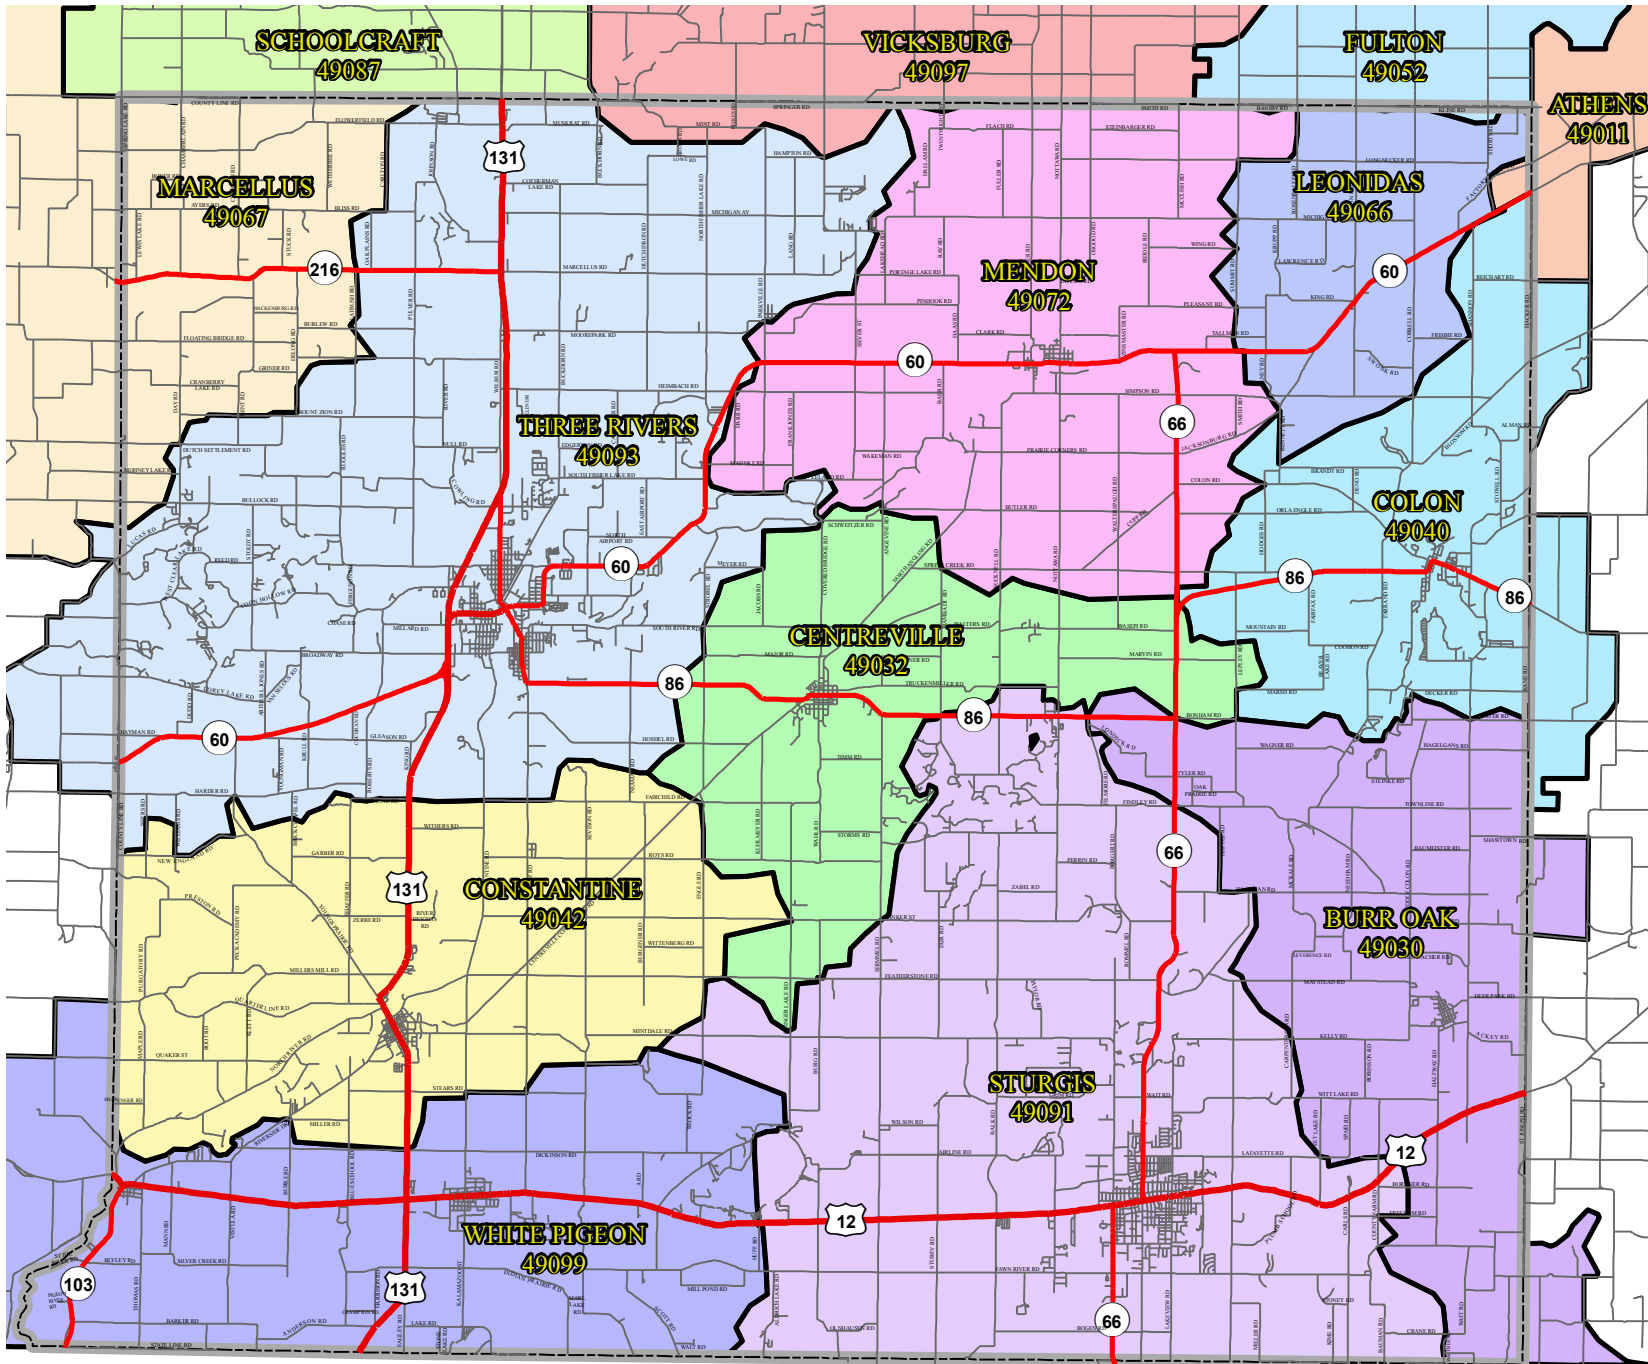

# Zip Codes - St Joseph County, MI

Produced By: St. Joseph County Land Resource Centre (269) 467-5576.  
Geographic Information Systems Department  
St. Joseph County assumes no responsibility for the information on or usage of this map.