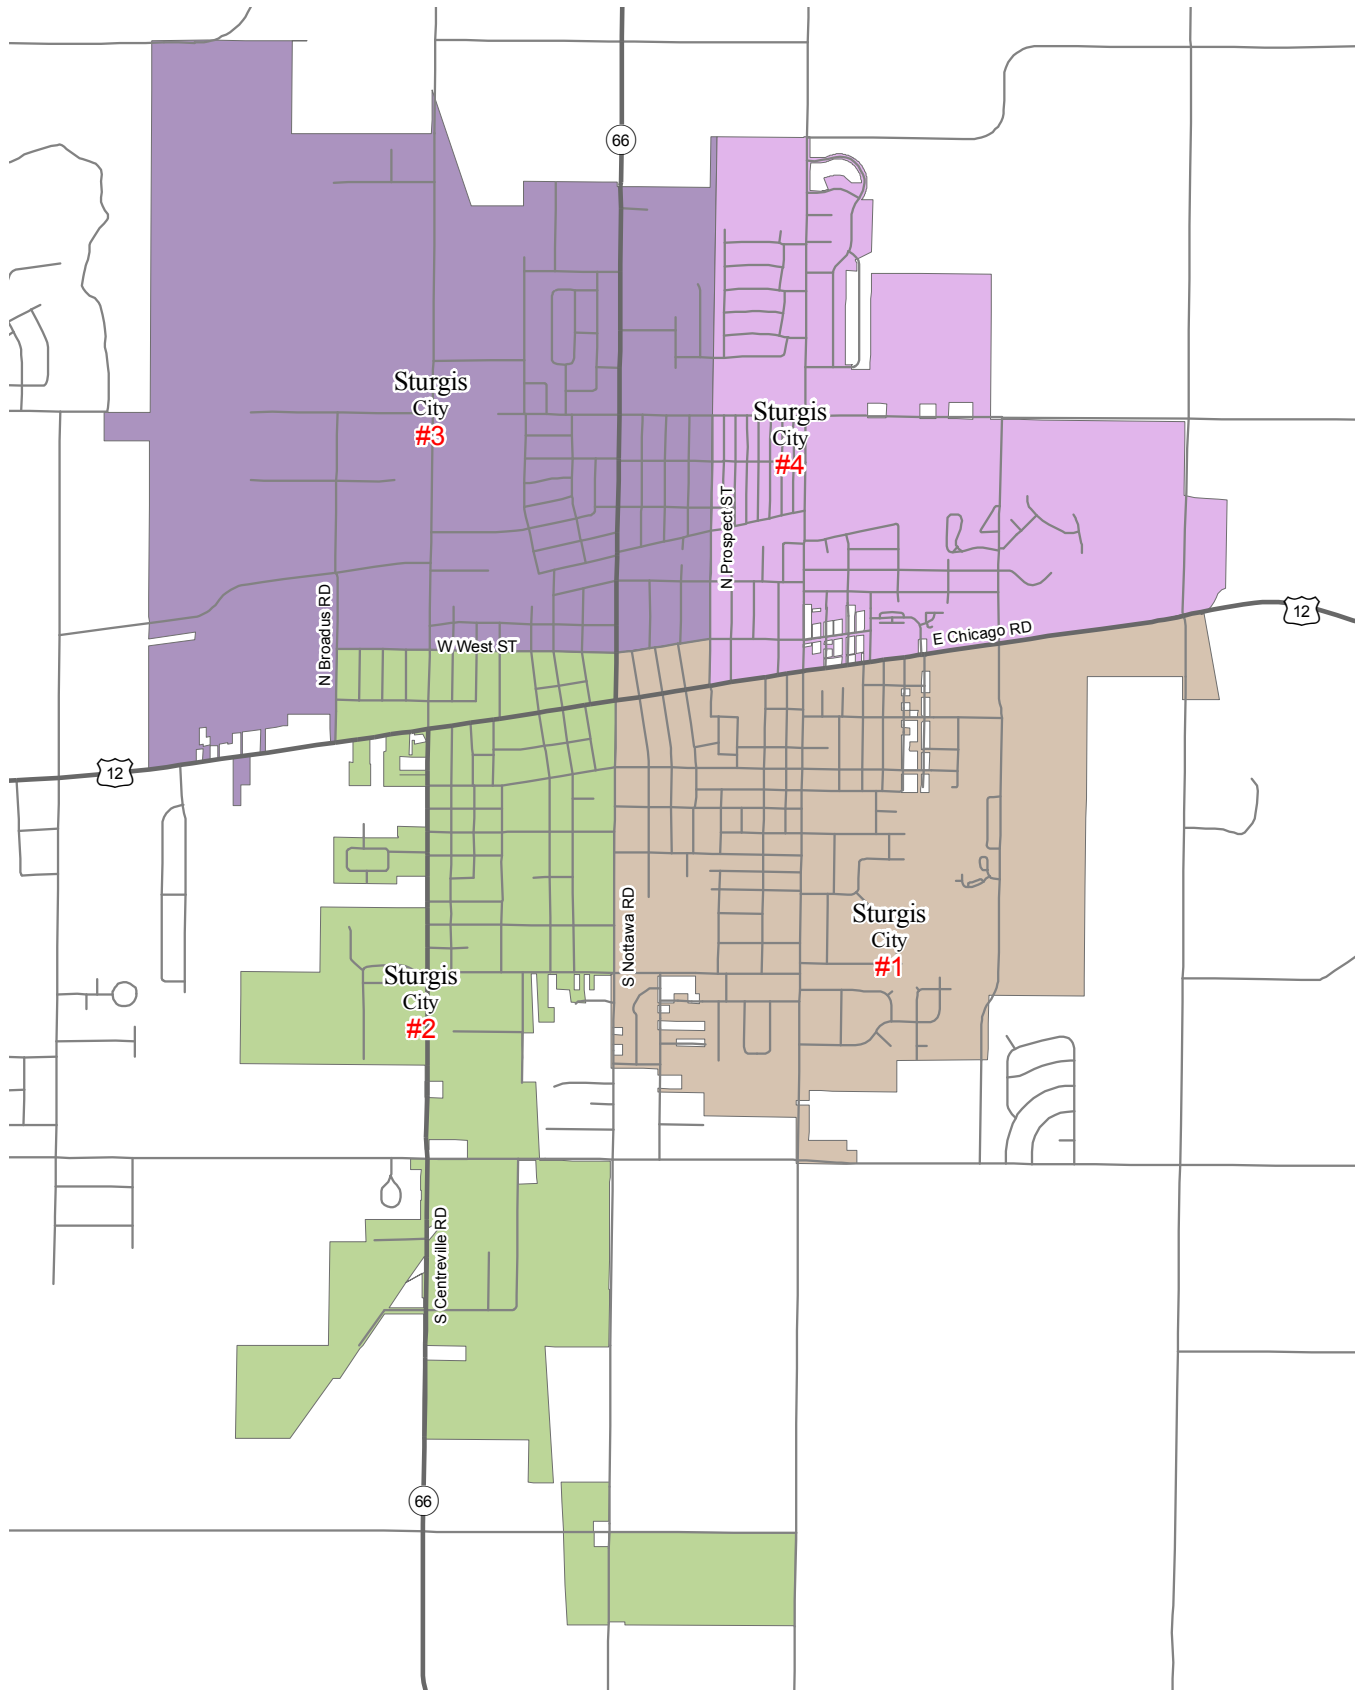

Voter Precincts - Sturgis, Michigan

Produced By: St. Joseph County Land Resource Centre (269) 467-5576.
Geographic Information Systems Department
St. Joseph County assumes no responsibility for the content or usage of this map.